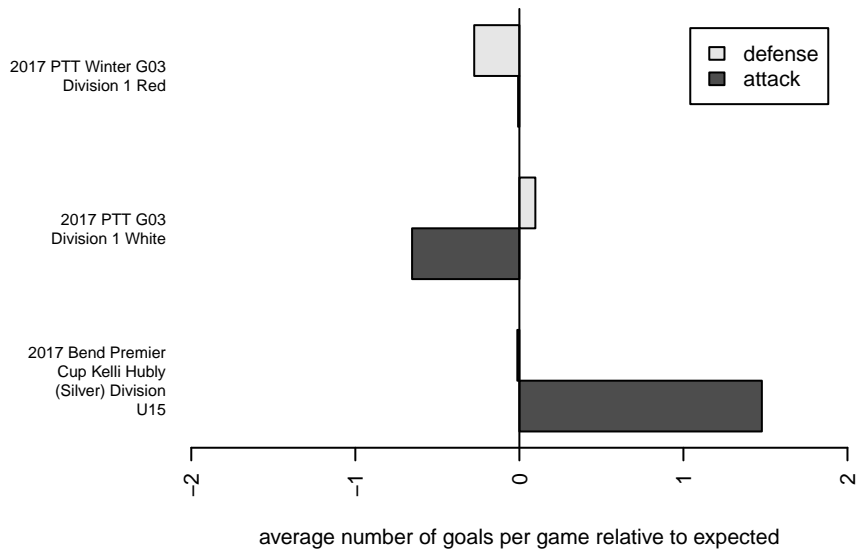

FCC Cougars G03

, OR
 G03 total strength=1232
 attack=6.44 defense=3.09
 fall league = PTT G03 Div 1 White
 spr league = PTT Win G03 Div 1 Red

alt names used:
 F???_TBOL CASCADE FCC COUGARS (OR)
 FCC 03G Cougars
 FOTBOL CASCADE FCC COUGARS (OR)
 FCC 03G Cougars

Venues played:
 2017 Bend Premier Cup Kelli Hubly (Silver) Div
 2017 PTT G03 Division 1 White
 2017 PTT Winter G03 Division 1 Red

FCC Cougars G03
 Dots are actual minus expected GF (blue circles) and GA (red triangles).
 Blue line is smoothed change in attack strength. Red is smoothed change in defense strength.

**attack and defense variance (black dot)
relative to other teams
and top 10 in region**

**attack and defense rating
relative to others at age
and all opponents in last 13 months**

Performance relative to 13 month average