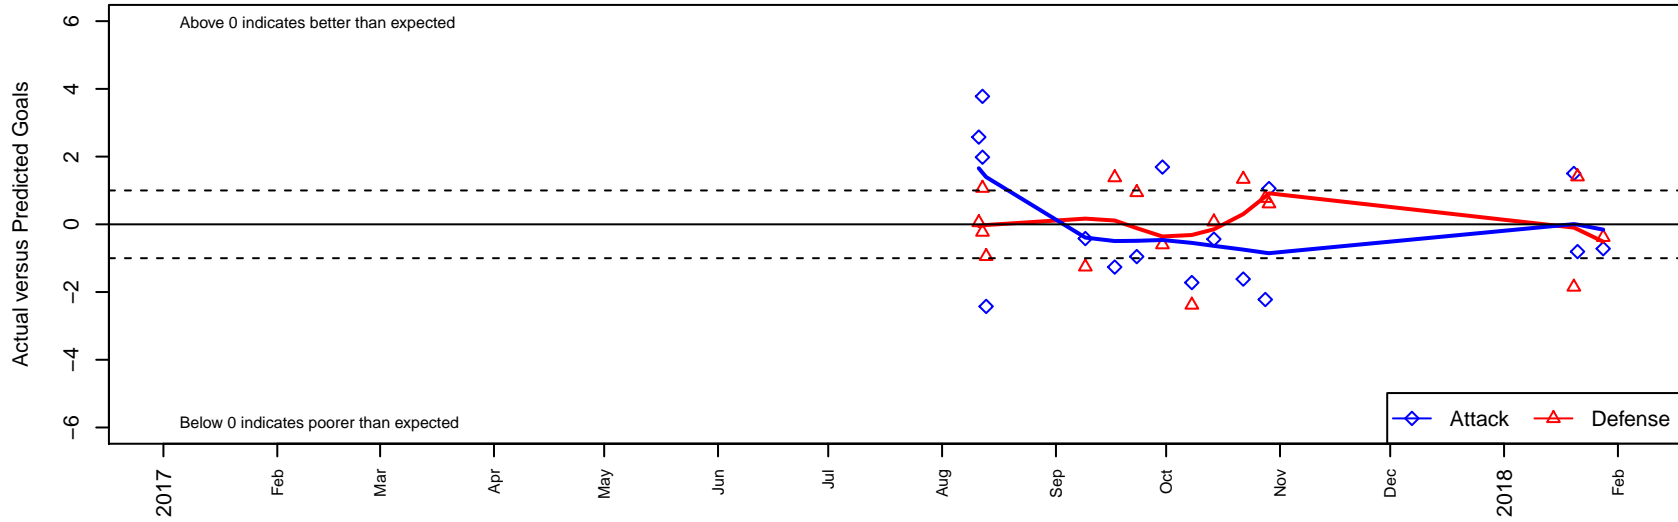

FCC Cougars G03

, OR
 G03 total strength=1232
 attack=6.44 defense=3.09
 fall league = PTT G03 Div 1 White
 spr league = PTT Win G03 Div 1 Red

alt names used:
 F???_TBOL CASCADE FCC COUGARS (OR)
 FCC 03G Cougars
 FOTBOL CASCADE FCC COUGARS (OR)
 FCC 03G Cougars

Venues played:
 2017 Bend Premier Cup Kelli Hubly (Silver) Div
 2017 PTT G03 Division 1 White
 2017 PTT Winter G03 Division 1 Red

FCC Cougars G03
 Dots are actual minus expected GF (blue circles) and GA (red triangles).
 Blue line is smoothed change in attack strength. Red is smoothed change in defense strength.

**attack and defense variance (black dot)
relative to other teams
and top 10 in region**

**attack and defense rating
relative to others at age
and all opponents in last 13 months**

Performance relative to 13 month average