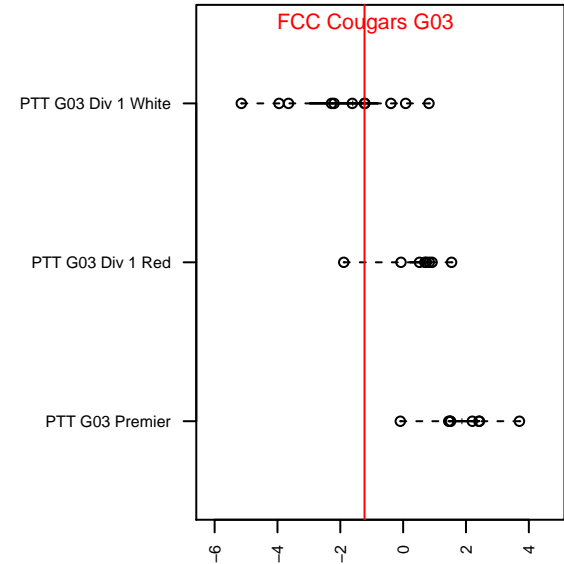

FCC Cougars G03

, OR
 G03 total strength=1232
 attack=6.44 defense=3.09
 fall league = PTT G03 Div 1 White
 spr league = PTT Win G03 Div 1 Red

alt names used:
 F???_TBOL CASCADE FCC COUGARS (OR)
 FCC 03G Cougars
 FOTBOL CASCADE FCC COUGARS (OR)
 FCC 03G Cougars

Venues played:
 2017 Bend Premier Cup Kelli Hubly (Silver) Div
 2017 PTT G03 Division 1 White
 2017 PTT Winter G03 Division 1 Red

FCC Cougars G03
 Dots are actual minus expected GF (blue circles) and GA (red triangles).
 Blue line is smoothed change in attack strength. Red is smoothed change in defense strength.

**attack and defense variance (black dot)
relative to other teams
and top 10 in region**

**attack and defense rating
relative to others at age
and all opponents in last 13 months**

Performance relative to 13 month average